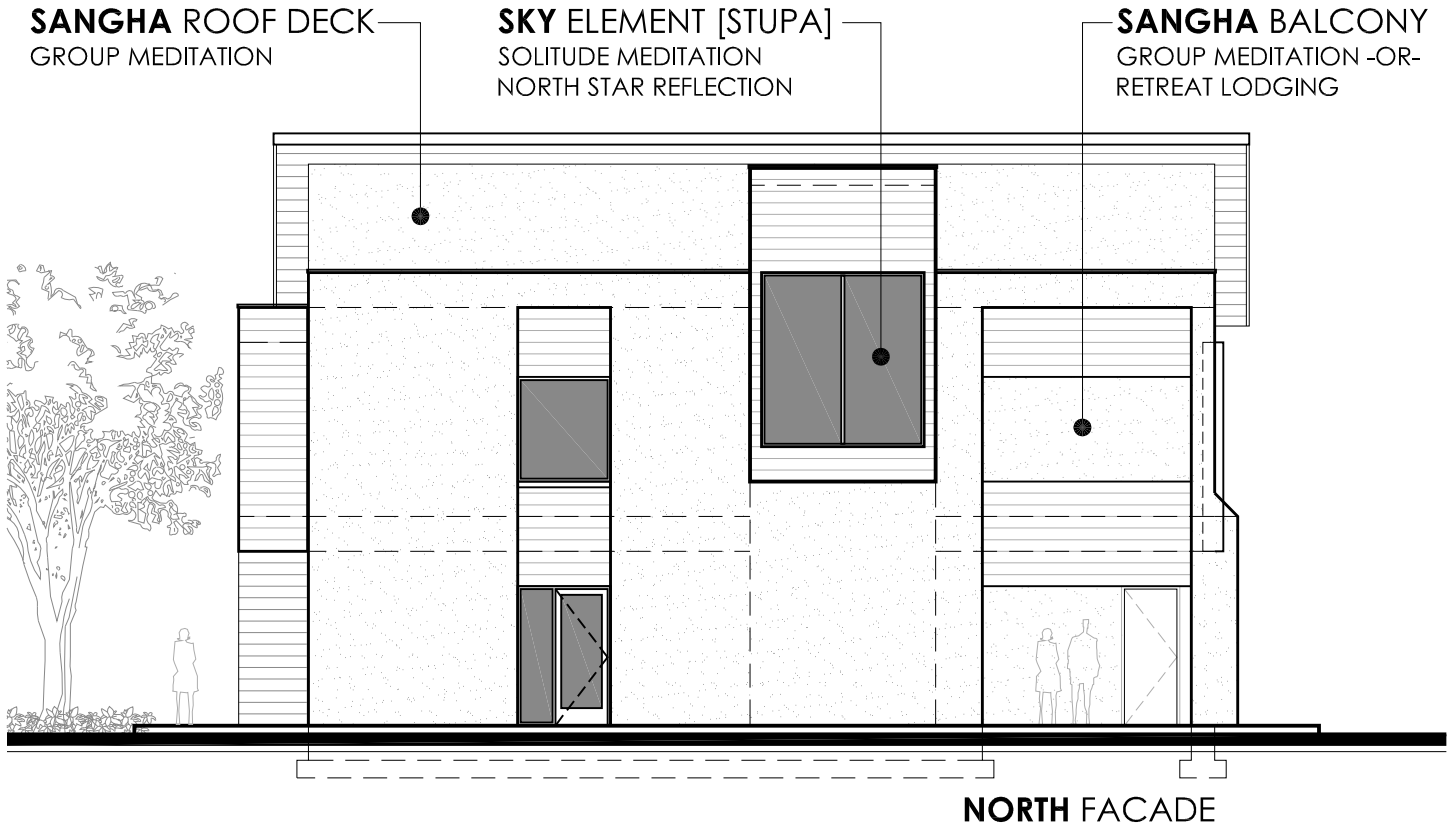

**SANGHA BALCONY**  
GROUP MEDITATION -OR-  
RETREAT LODGING

**VISION SCREENS**  
LOUVER / PIVOT CONTROL

**GABION WALL**  
ENTRY ELEMENT W/  
FCM LOGO

**WEST FACADE**

**GARDEN ELEMENT**  
SOLITUDE MEDITATION

**WATER ELEMENT**  
SOLITUDE MEDITATION

**SANGHA ROOF DECK**  
GROUP MEDITATION

**EAST FACADE**

Note | Reference : Schematic Document Not for Construction

JUNTO Design Studio : Architecture + Interior Design + Branding

**Florida Community of Mindfulness**

Date : 07.13.2017 | Scale : N.T.S.

**EE.01**

Exterior Elevations v1

Note | Reference : Schematic Document Not for Construction