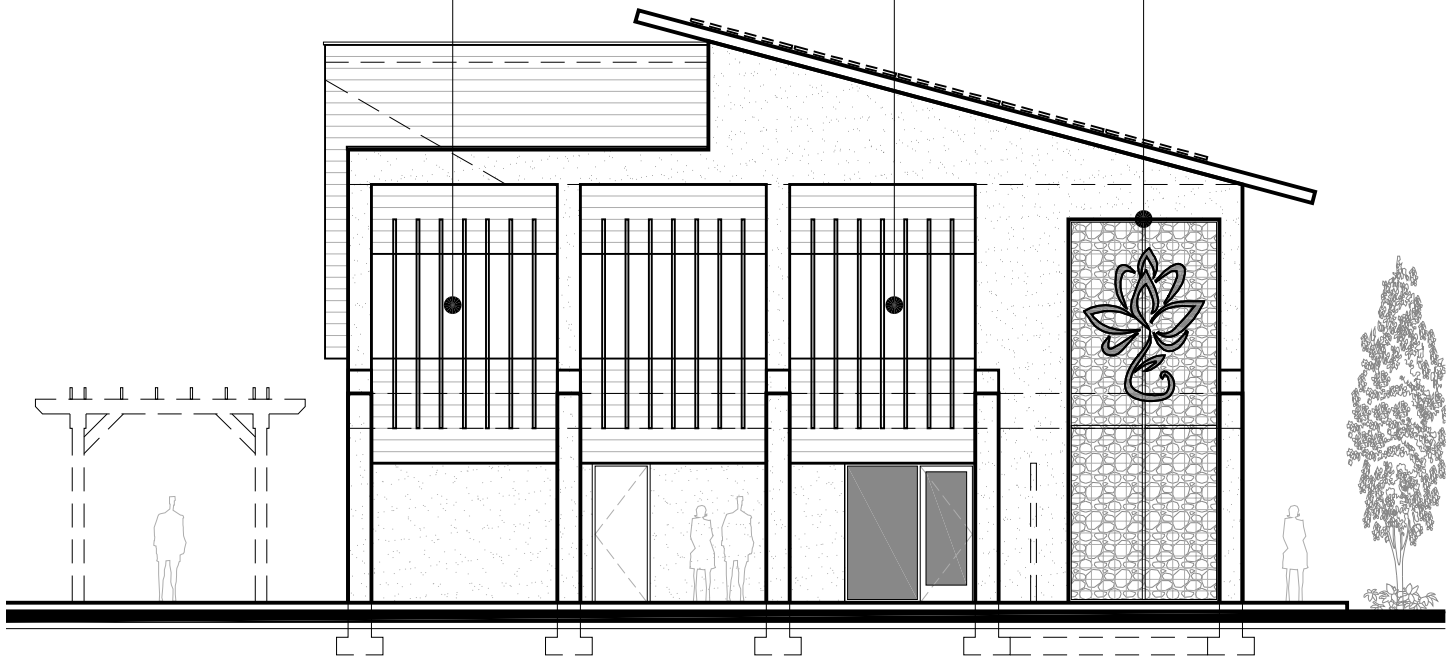

**SANGHA BALCONY**  
GROUP MEDITATION -OR-  
RETREAT LODGING

**VISION SCREENS**  
LOUVER / PIVOT CONTROL

**GABION WALL**  
ENTRY ELEMENT W/  
FCM LOGO

**WEST FACADE**

**GARDEN ELEMENT**  
SOLITUDE MEDITATION

**WATER ELEMENT**  
SOLITUDE MEDITATION

**SANGHA ROOF DECK**  
GROUP MEDITATION

**EAST FACADE**

Note | Reference : Schematic Document Not for Construction

JUNTO Design Studio : Architecture + Interior Design + Branding

**Florida Community of Mindfulness**

Date : 07.13.2017 | Scale : N.T.S.

**EE.01**

Exterior Elevations v1

Note | Reference : Schematic Document Not for Construction