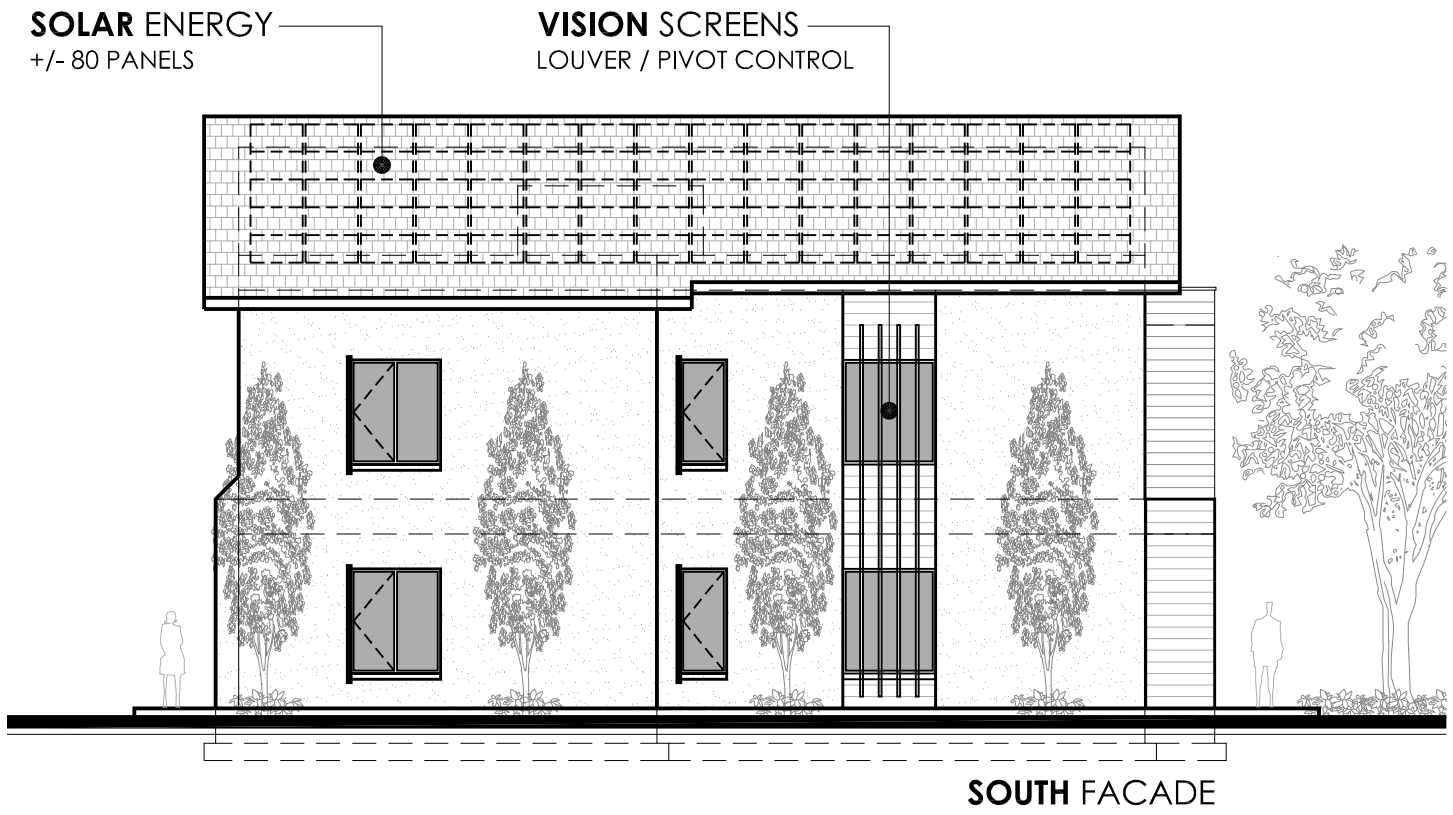

**SANGHA BALCONY**  
GROUP MEDITATION -OR-  
RETREAT LODGING

**VISION SCREENS**  
LOUVER / PIVOT CONTROL

**GABION WALL**  
ENTRY ELEMENT W/  
FCM LOGO

**WEST FACADE**

**GARDEN ELEMENT**  
SOLITUDE MEDITATION

**WATER ELEMENT**  
SOLITUDE MEDITATION

**SANGHA ROOF DECK**  
GROUP MEDITATION

**EAST FACADE**

Note | Reference : Schematic Document Not for Construction

JUNTO Design Studio : Architecture + Interior Design + Branding

**Florida Community of Mindfulness**

Date : 07.13.2017 | Scale : N.T.S.

**EE.01**

Exterior Elevations v1

Note | Reference : Schematic Document Not for Construction