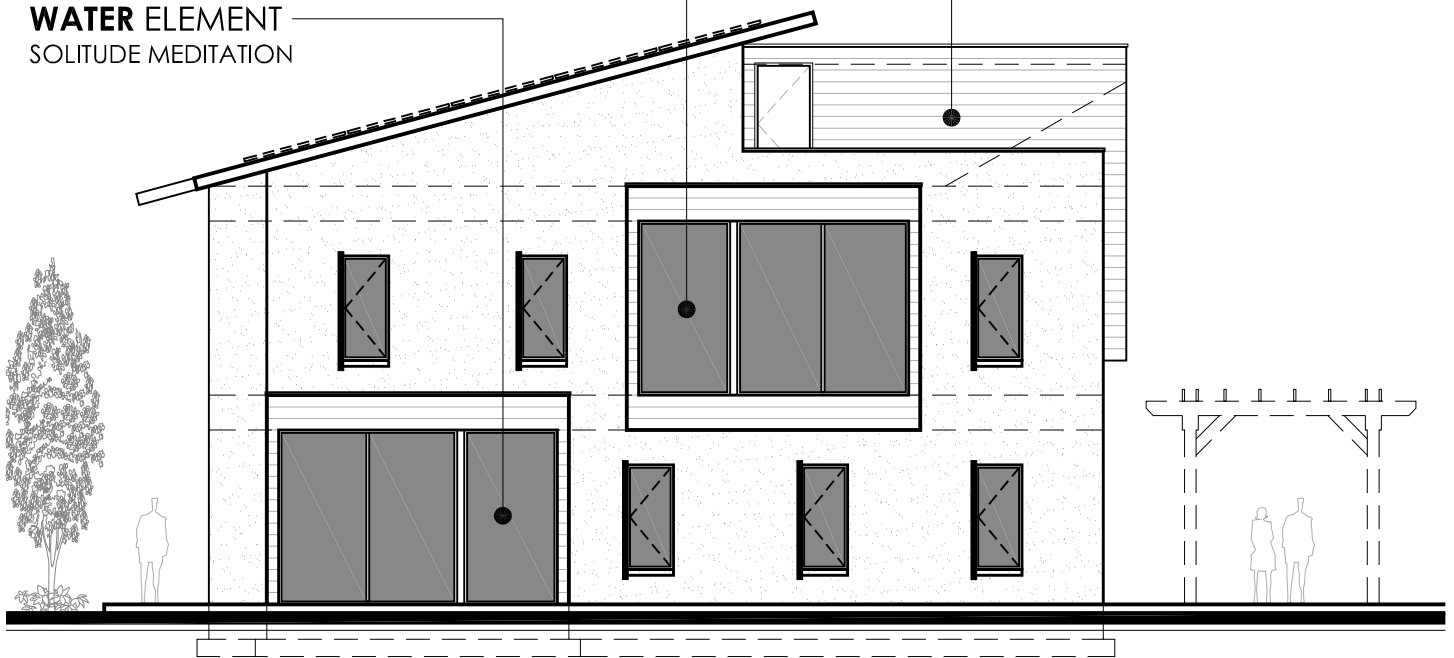

**SANGHA BALCONY**  
GROUP MEDITATION -OR-  
RETREAT LODGING

**VISION SCREENS**  
LOUVER / PIVOT CONTROL

**GABION WALL**  
ENTRY ELEMENT W/  
FCM LOGO

**WEST FACADE**

**GARDEN ELEMENT**  
SOLITUDE MEDITATION

**WATER ELEMENT**  
SOLITUDE MEDITATION

**SANGHA ROOF DECK**  
GROUP MEDITATION

**EAST FACADE**

Note | Reference : Schematic Document Not for Construction

JUNTO Design Studio : Architecture + Interior Design + Branding

**Florida Community of Mindfulness**

Date : 07.13.2017 | Scale : N.T.S.

**EE.01**

Exterior Elevations v1

Note | Reference : Schematic Document Not for Construction